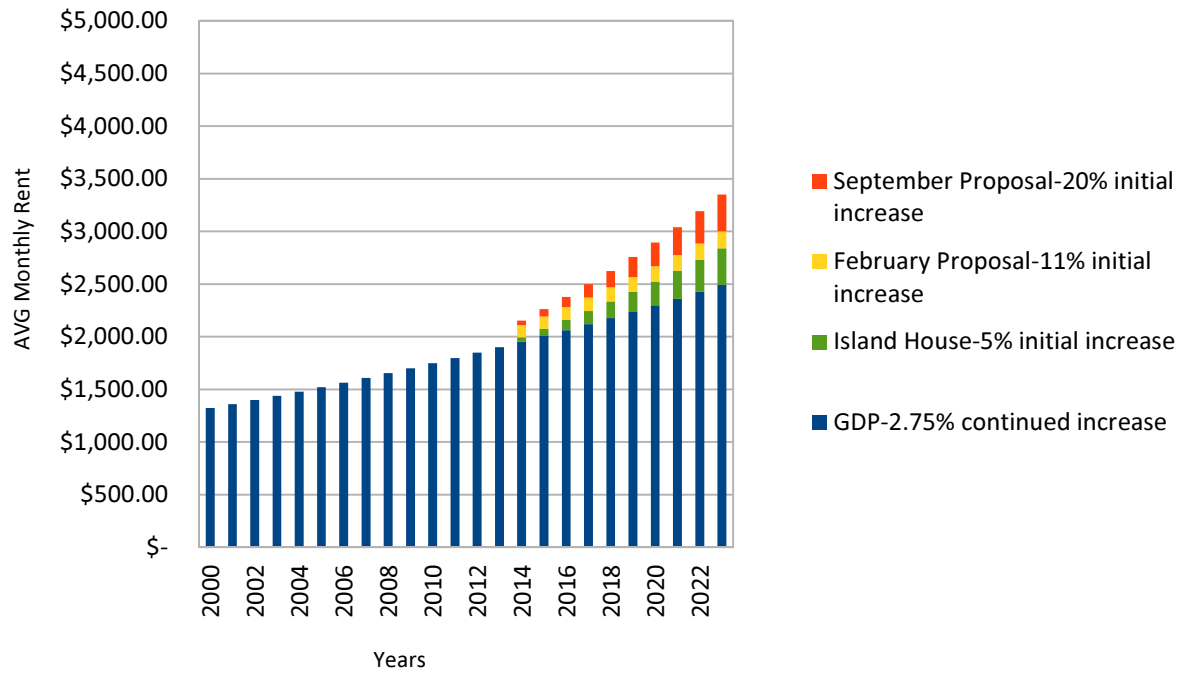

WV Proposed New Rents for Families Under AMI Approximately 40% of Tenants

WV Proposed New Rents for Families Over AMI Approximately 60% of Tenants